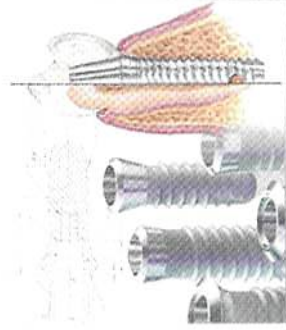

Our laser tooth whitening represents a leap in technology which has elevated the standard for cosmetic dentistry. The laser tooth whitening system was designed to utilize advanced laser technology. It has transformed the appearance of thousands of our patients.

## ● Dental Implant The Instant Teeth.

We offer you various systems of modern implants.

- Cosmetic Dental Implant
- Immediate placement Implant
  - : The immediate function implant
- Mini Implant
- 1 Day Implant
  - : You can leave with your new smile
- Nobel Guide™
- Our perfect plan for your perfect teeth
- Multiple Implant:
  - Implants +overdenture
  - ProCera® Implant bridge
  - The teeth-in-an-Hour™
  - All-On-4 Immediate Implant™