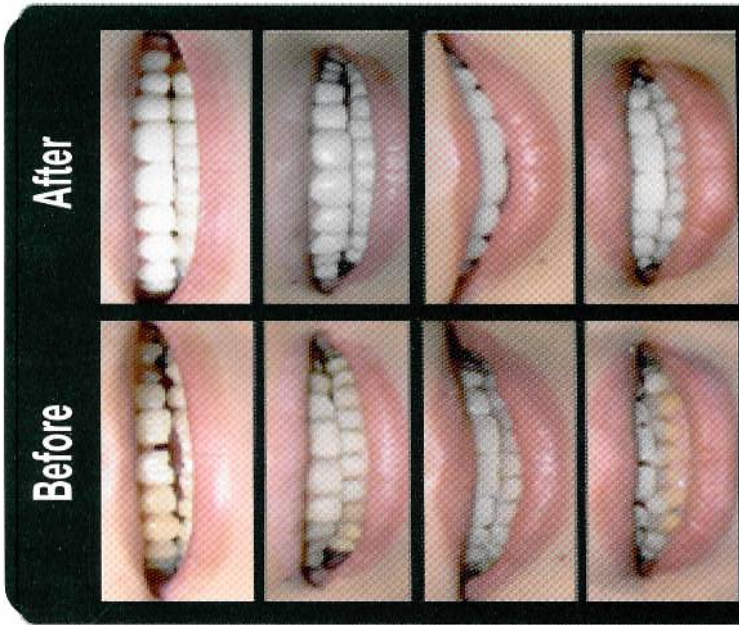

**Glamsmile**  
*The Ultra thin Porcelain Veneers*

We are proud to announce that we now offer GlamSmile®, one of the best-known brands of "No shot, NO drill" dental veneers and are often used in smile makeovers. Since GlamSmile® are the thickness of a contact lens, in most cases there is no need for tooth enamel to be removed in order to accommodate the veneer. Remarkably, they can also be placed over crown and bridgework, and the reversible placement process leaves the natural tooth structure intact.