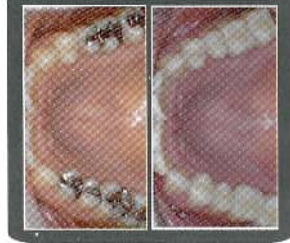

Tooth Colored Restorations.

- Porcelain Inlays/Onlays
- Zirconia Porcelain Crowns & Bridges
- Ultra Thin Porcelain Veneers for "NO shot. No drill"
- All porcelain crowns and bridges.
- IPS Empress / CAD-CAM techniques
- New VITA 3D master shade guide (29 shades to match your teeth)
- 2 year guarantee